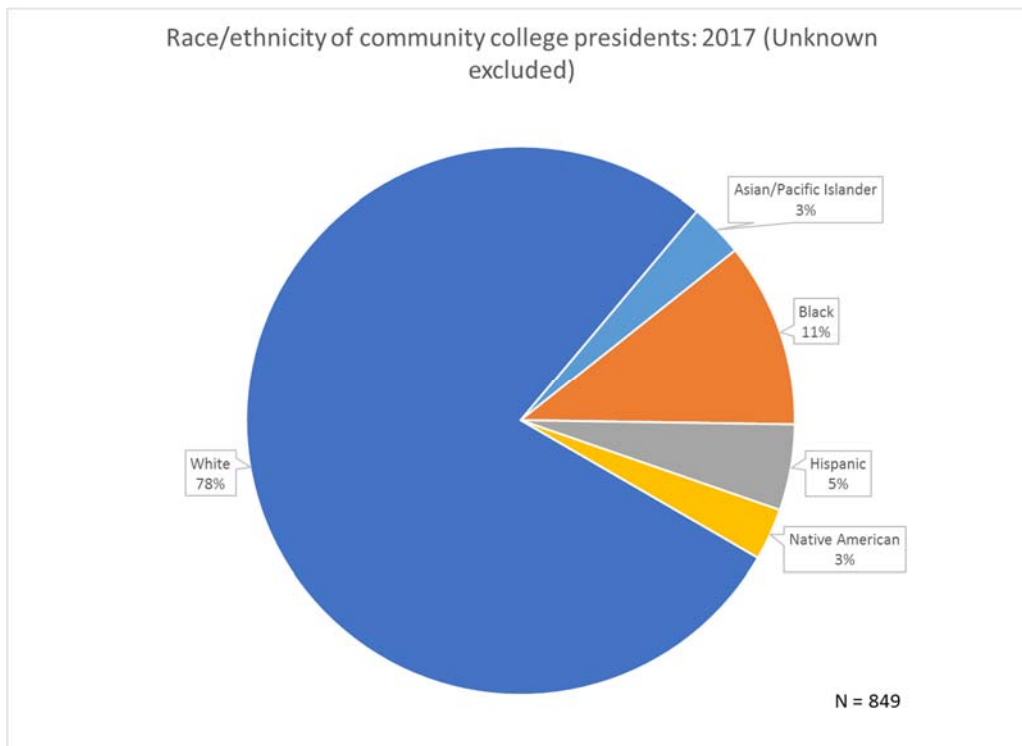

Race/ethnicity and Gender of Community College CEOs

Race-Ethnicity of community college CEOs: 2017

Race-Ethnicity	Female		Male		Total	
	#	%	#	%	#	%
Asian/Pacific Islander	13	48.1%	14	51.9%	27	100%
Black	31	33.3%	62	66.7%	93	100%
Hispanic	13	30.2%	30	69.8%	43	100%
Native American	9	34.6%	17	65.4%	26	100%
White	220	33.3%	440	66.7%	660	100%
Unknown	87	39.9%	131	60.1%	218	100%
Total	373	35.0%	694	65.0%	1067	100%