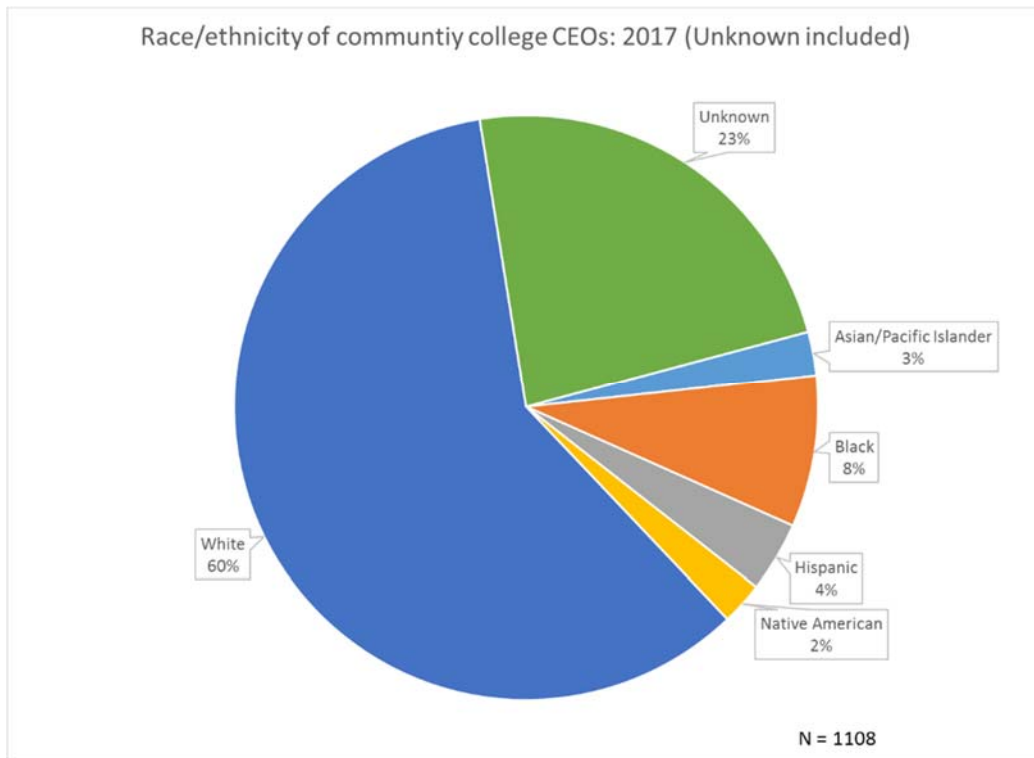

Race/ethnicity and Gender of Community College CEOs

Race-Ethnicity of community college CEOs: 2017

Race-Ethnicity	Female		Male		Total	
	#	%	#	%	#	%
Asian/Pacific Islander	13	48.1%	14	51.9%	27	100%
Black	31	33.3%	62	66.7%	93	100%
Hispanic	13	30.2%	30	69.8%	43	100%
Native American	9	34.6%	17	65.4%	26	100%
White	220	33.3%	440	66.7%	660	100%
Unknown	87	39.9%	131	60.1%	218	100%
Total	373	35.0%	694	65.0%	1067	100%